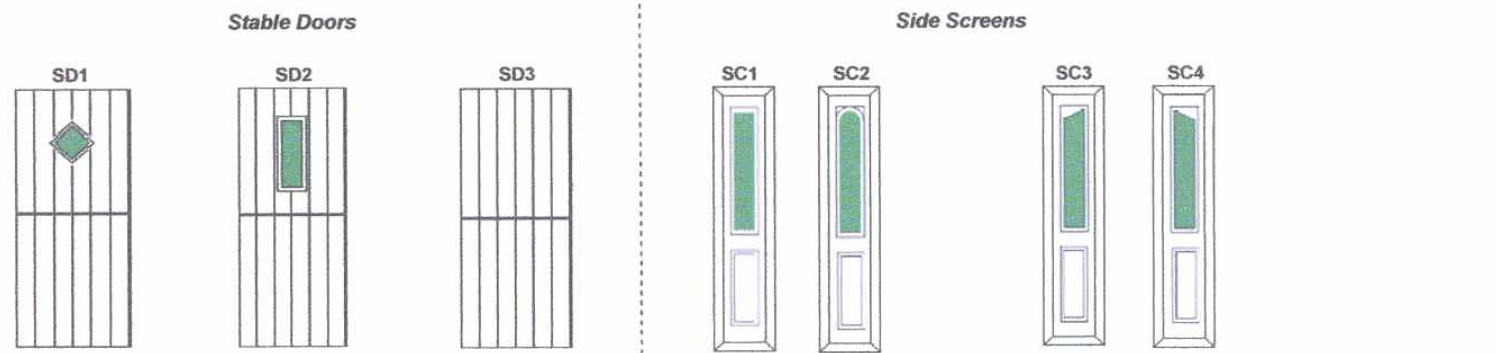

Composite Door Range and Glazing Details | RAD Window Services Ltd

(4 Panel small, 4 Panel large and 6 Panel)

# Glazing Details | RAD Window Services Ltd

(24mm Units)

Glass: 203 x 912

Glass: 203 x 912

Glass: 203 x 912

Glass: R279 x 254

Glass: R279 x 254

Glass: R279 x 254  
Glass: 207 x 550

Glass: 558 x 912

Glass: 558 x 912

Glass: 558 x 912

Glass: 558 x 912

Glass: 202 x 154

Glass: 202 x 154  
Glass: 207 x 550

Glass: 248 x 1042

Glass: 190 x 469

Glass: 207 x 550

Glass: 426 x 991

Glass: 426 x 991

Glass: 426 x 991

Glass: 207 x 550

Glass: 203 x 912

Glass: 203 x 912

- Much quicker and easier to fit
- External and internal cassettes are the same – reduces stock holding
- No unsightly plugs – better aesthetics
- No screws – uniform compression all round
- Pre-finished – no need to paint or stain
- Colour range to match door blanks
- Strong and rigid ABS material – has passed PAS 23 & 24 tests