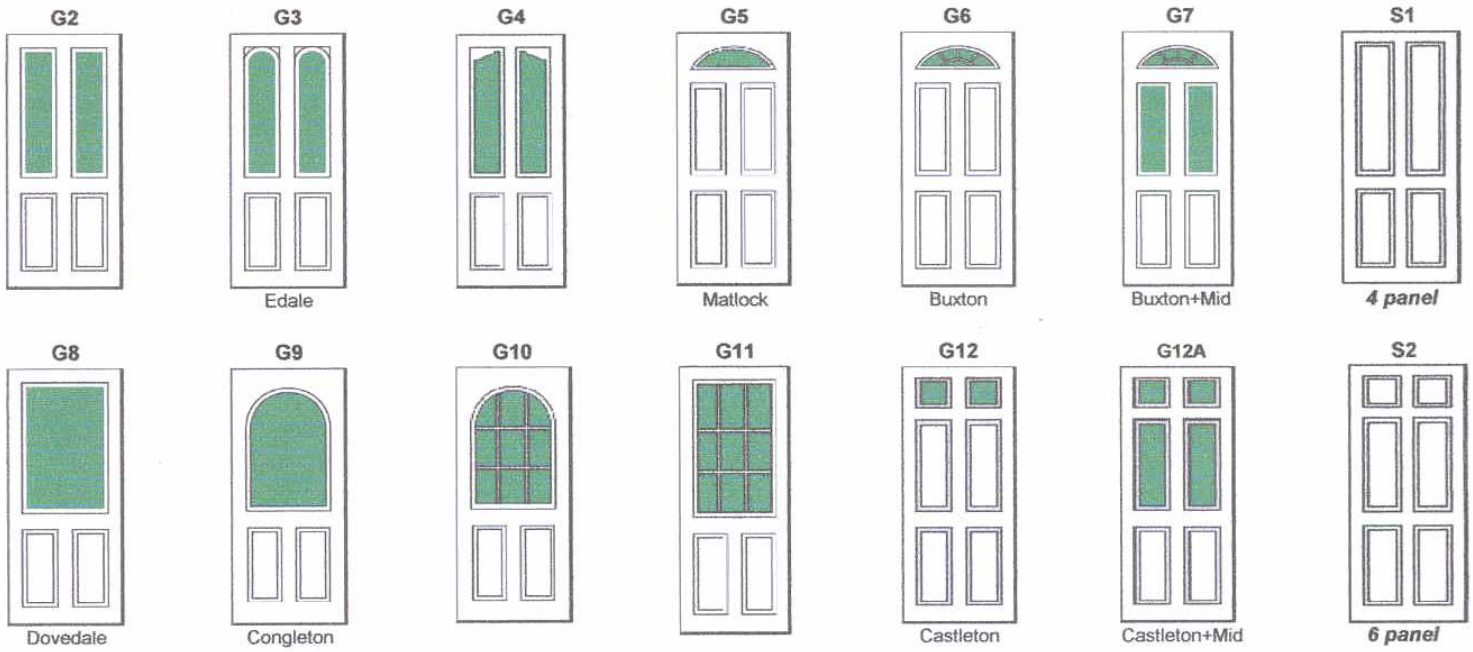

Composite Door Range and Glazing Details | RAD Window Services Ltd

(4 Panel small, 4 Panel large and 6 Panel)

# Glazing Details | RAD Window Services Ltd

(24mm Units)

Glass: 203 x 912

Glass: 203 x 912

Glass: 203 x 912

Glass: R279 x 254

Glass: R279 x 254

Glass: R279 x 254  
Glass: 207 x 550

Glass: 558 x 912

Glass: 558 x 912

Glass: 558 x 912

Glass: 558 x 912

Glass: 202 x 154

Glass: 202 x 154  
Glass: 207 x 550

Glass: 248 x 1042

Glass: 190 x 469

Glass: 207 x 550

Glass: 426 x 991

Glass: 426 x 991

Glass: 426 x 991

Glass: 207 x 550

Glass: 203 x 912

Glass: 203 x 912

- Much quicker and easier to fit
- External and internal cassettes are the same – reduces stock holding
- No unsightly plugs – better aesthetics
- No screws – uniform compression all round
- Pre-finished – no need to paint or stain
- Colour range to match door blanks
- Strong and rigid ABS material – has passed PAS 23 & 24 tests