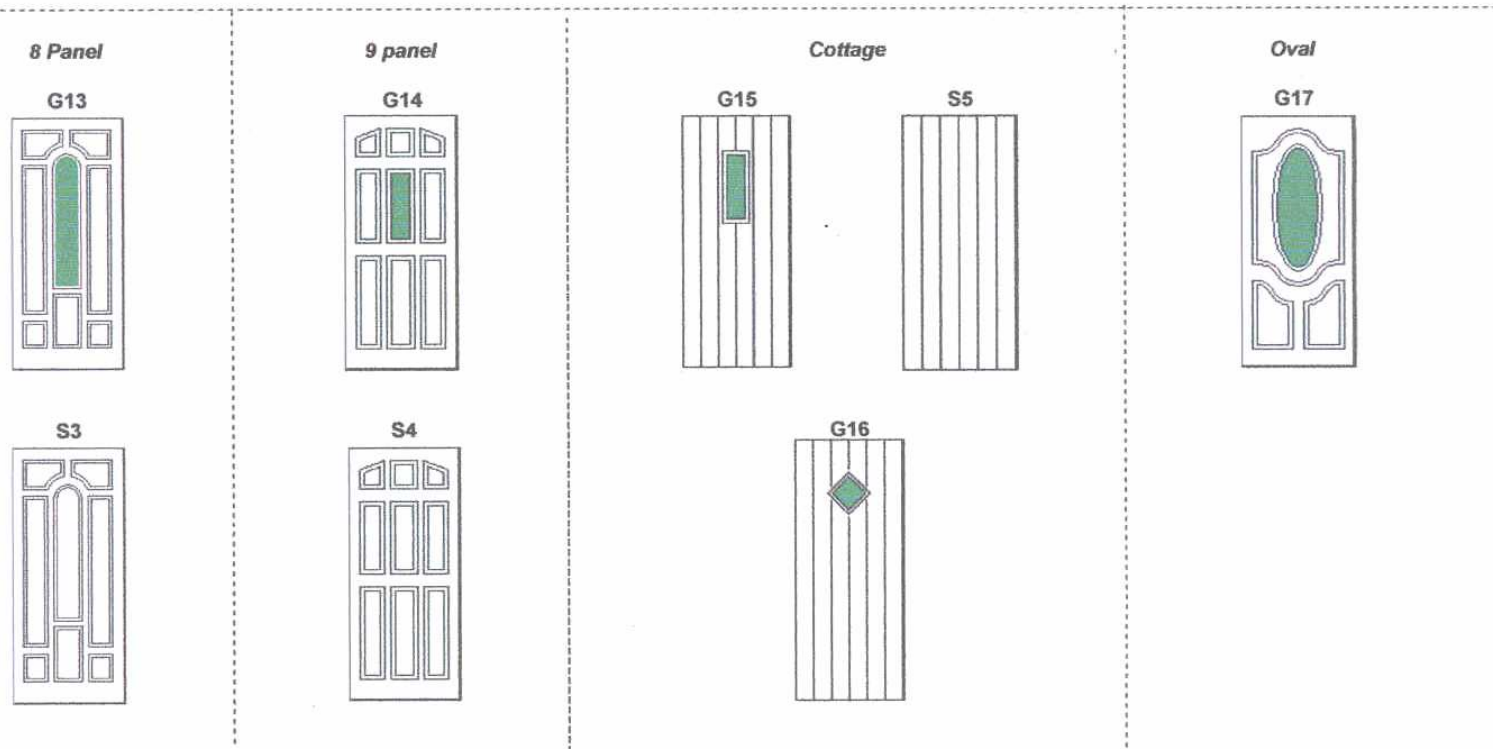

Composite Door Range and Glazing Details | RAD Window Services Ltd

(4 Panel small, 4 Panel large and 6 Panel)

# Glazing Details | RAD Window Services Ltd

(24mm Units)

Glass: 203 x 912

Glass: 203 x 912

Glass: 203 x 912

Glass: R279 x 254

Glass: R279 x 254

Glass: R279 x 254  
Glass: 207 x 550

Glass: 558 x 912

Glass: 558 x 912

Glass: 558 x 912

Glass: 558 x 912

Glass: 202 x 154

Glass: 202 x 154  
Glass: 207 x 550

Glass: 248 x 1042

Glass: 190 x 469

Glass: 207 x 550

Glass: 426 x 991

Glass: 426 x 991

Glass: 426 x 991

Glass: 207 x 550

Glass: 203 x 912

Glass: 203 x 912

- Much quicker and easier to fit
- External and internal cassettes are the same – reduces stock holding
- No unsightly plugs – better aesthetics
- No screws – uniform compression all round
- Pre-finished – no need to paint or stain
- Colour range to match door blanks
- Strong and rigid ABS material – has passed PAS 23 & 24 tests